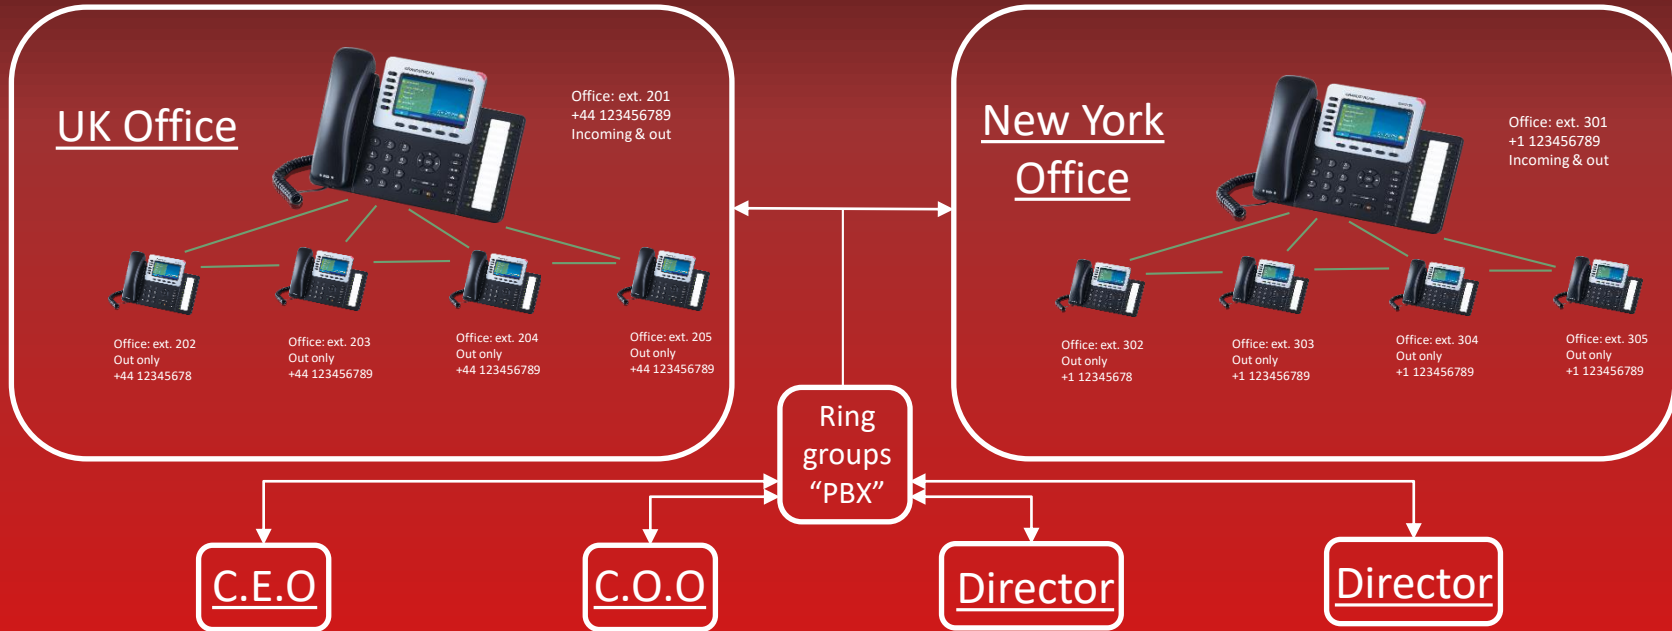

By the time we're finished your office network could look something like this
(Example Only)

This is just 1 example of how we might setup your office telecoms network